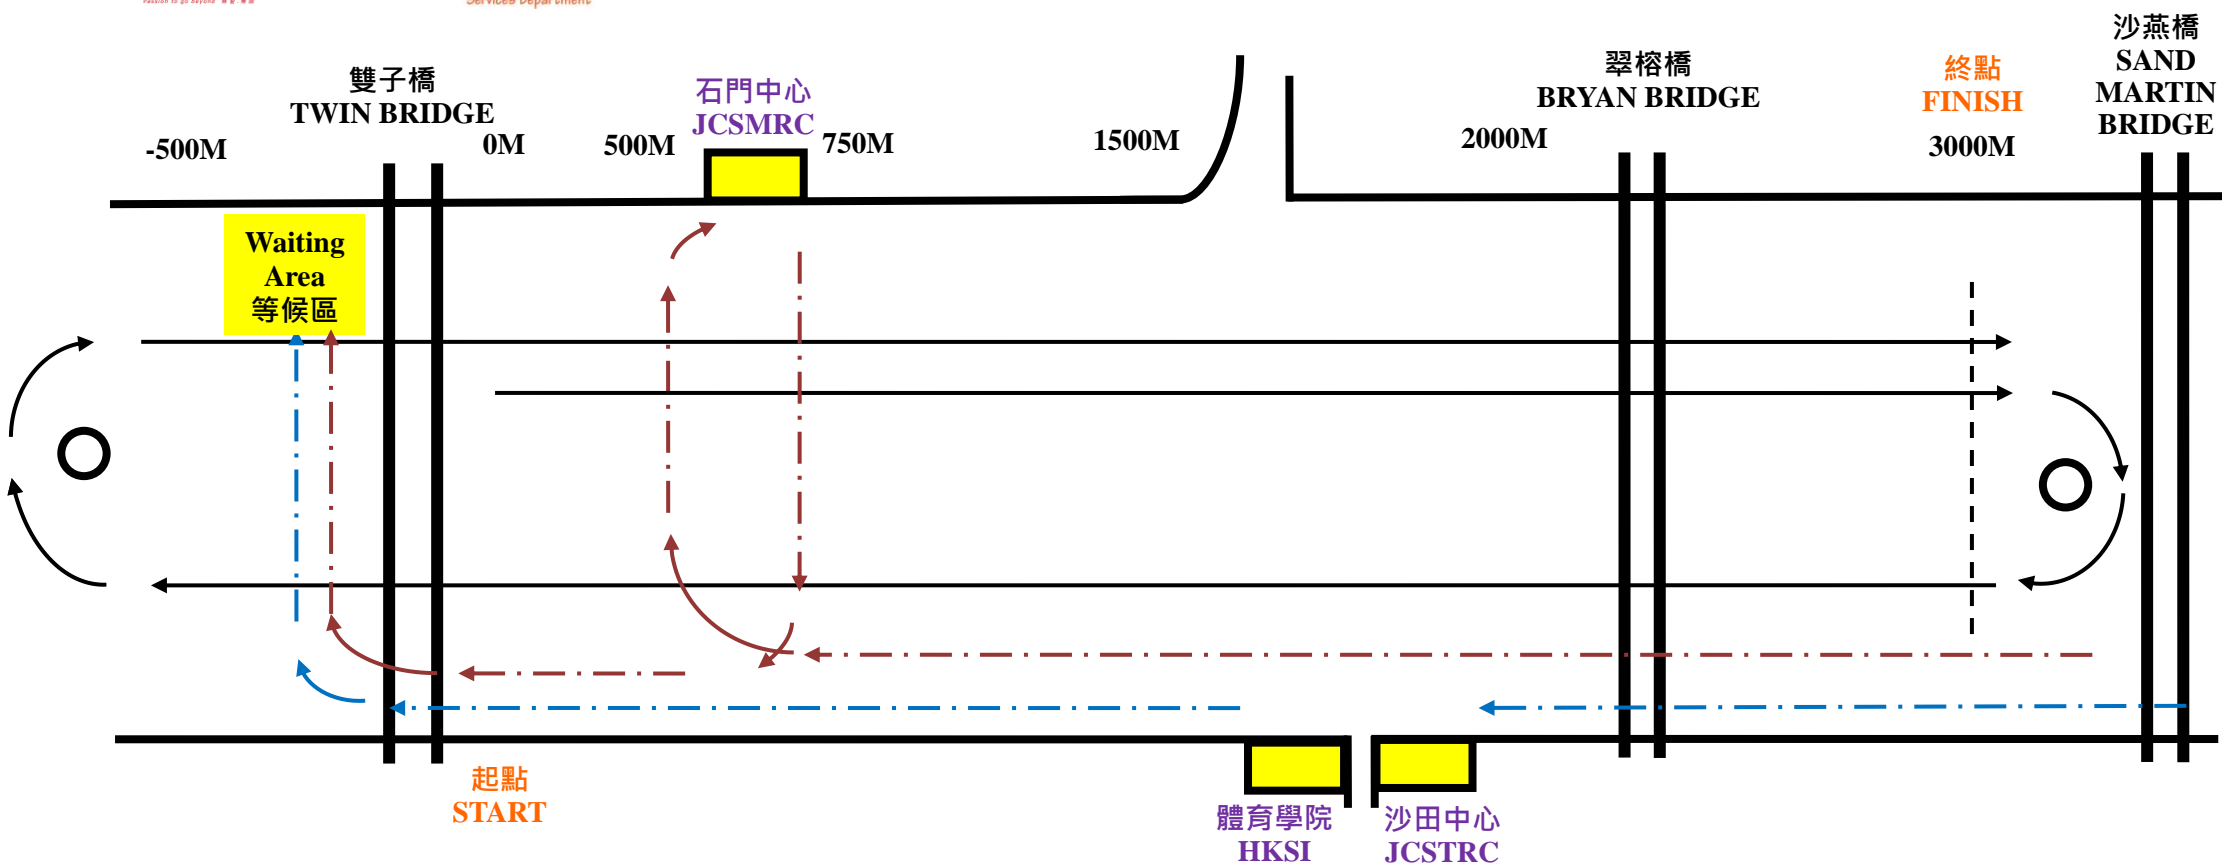

主辦機構
Organized by

資助機構
Subvented by

城門長途賽(大型艇隻)比賽航道規則 Traffic Rules for Head of Shing Mun (Big Boat)

As at 17.11.2023

圖示 Legend:

- | | | |
|--|------------------------|---|
| | 比賽路線 | Race Route |
| | 只限比賽艇隻出艇及返回石門賽艇中心 | JCSMRC Boats Outing and Return Only |
| | 只限比賽艇隻出艇及返回體育學院及沙田賽艇中心 | HKSI and JCSTRC Boats Outing and Return Only |
| | 起點線及終點線 | Starting line and Finish line |
| | 轉折位置 | Turning Point |