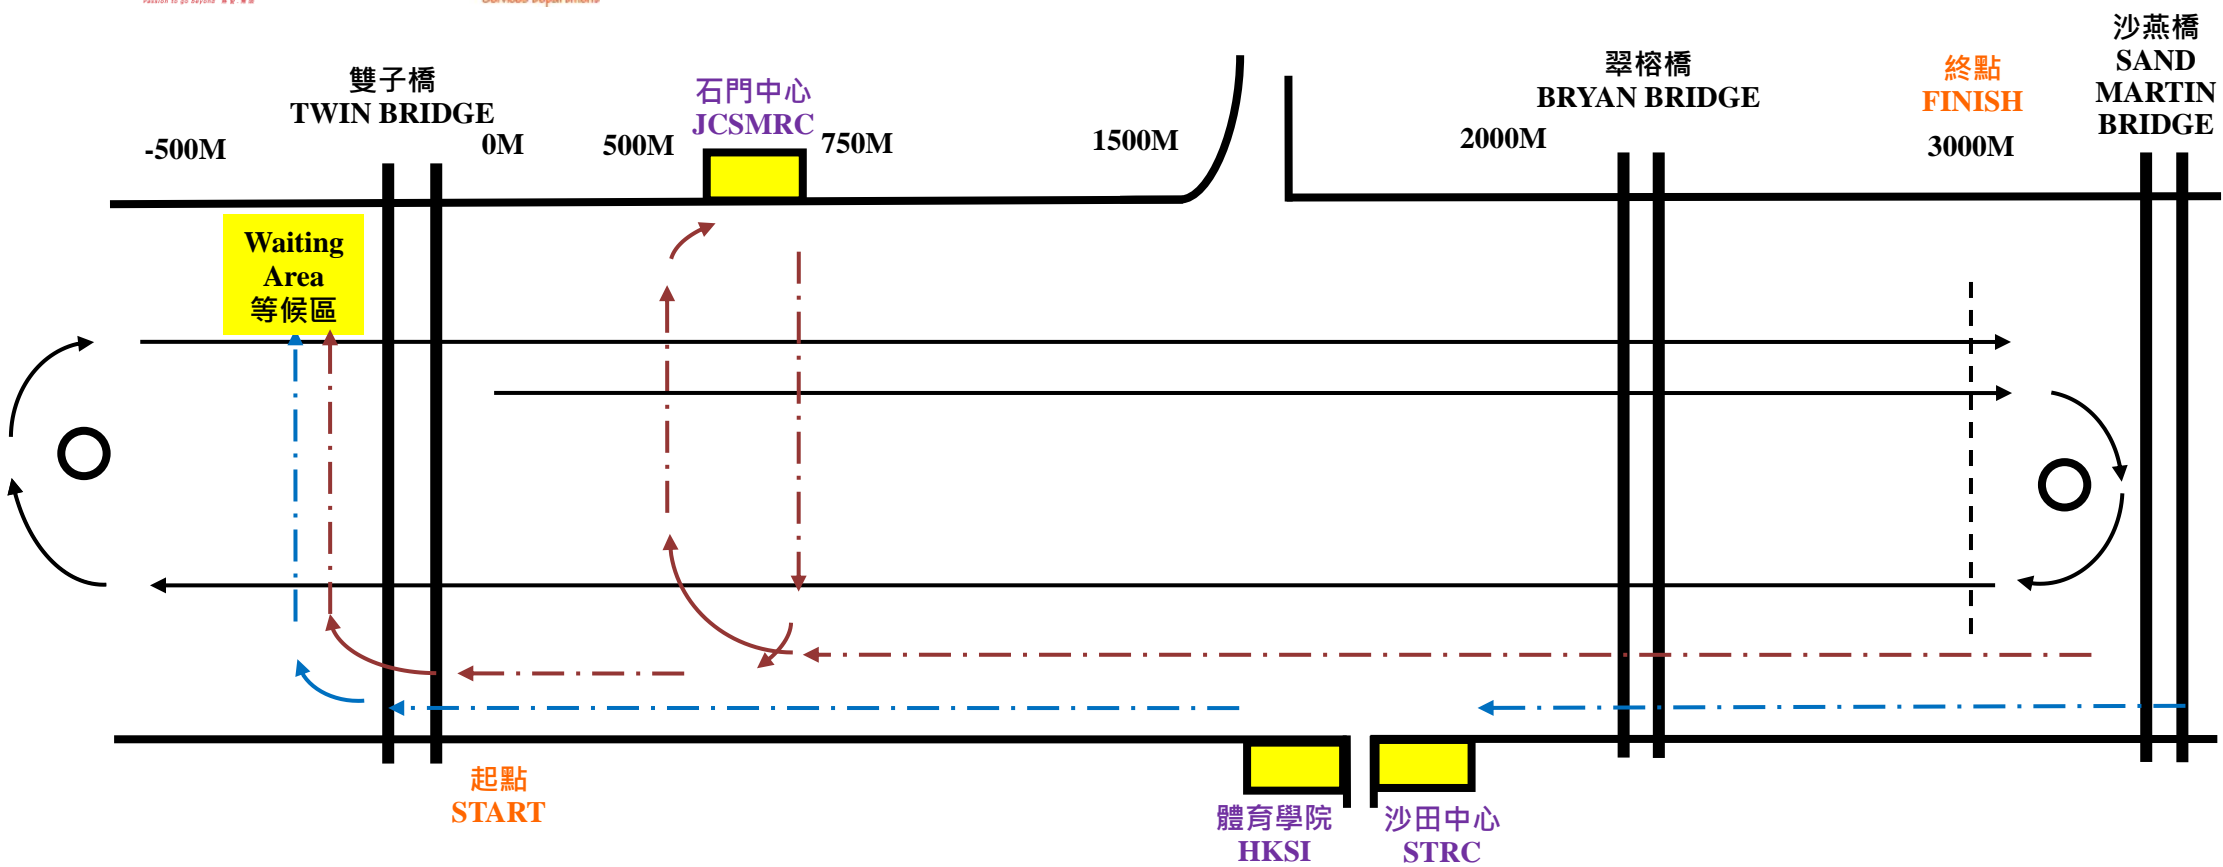

# 2023 城門長途賽(大型艇隻)比賽航道規則 Traffic Rules for Head of Shing Mun (Big Boat) 2023

As at 16.11.2022

### 圖示 Legend:

- |  |                      |  |
|--|----------------------|--|
|  | 比賽路線                 | <b>Race Route</b>  |
|  | 只限比賽艇隻出艇及返回石門賽艇中心    | <b>JCSMRC Boats Outing and Return Only</b>                 |
|  | 只限比賽艇隻出艇及返回體育學院及賽艇中心 | <b>HKSI and Rowing Centre Boats Outing and Return Only</b> |
|  | 起點線及終點線              | <b>Starting line and Finish line</b>                       |
|  | 轉折位置                 | <b>Turning Point</b>                                       |