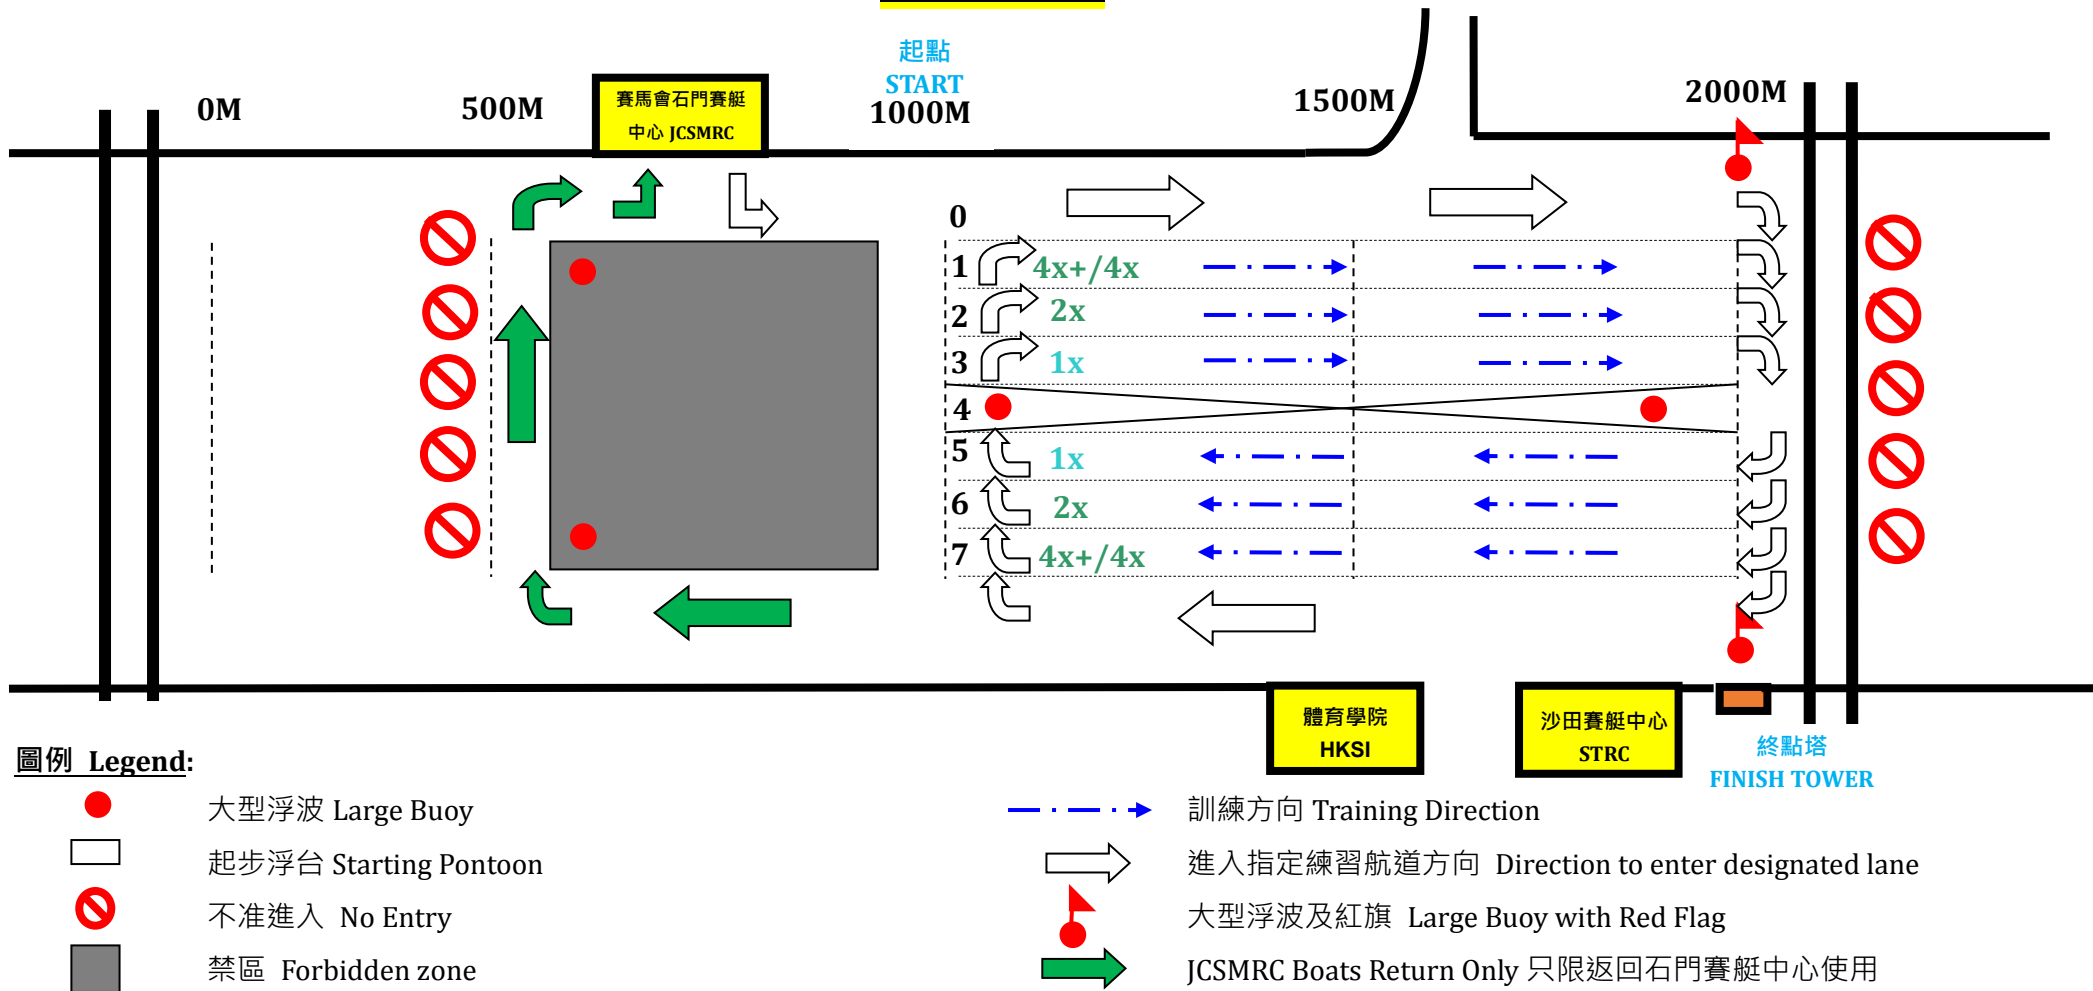

Hong Kong Rowing Schools Championships

香港校際賽艇錦標賽

Traffic Rules for Training

練習航道規則

備註 Remarks:

艇隻祇許在“1000M”或“2000M”進入指定練習航道。於比賽日，艇隻須於首場比賽開始前 **30 分鐘** 離開比賽航道。

Boats should only enter the designated lanes for training at the point of “1000M” or “2000M”. On Competition dates, boats that are training must leave the course **30 minutes** before the start time of the first race.